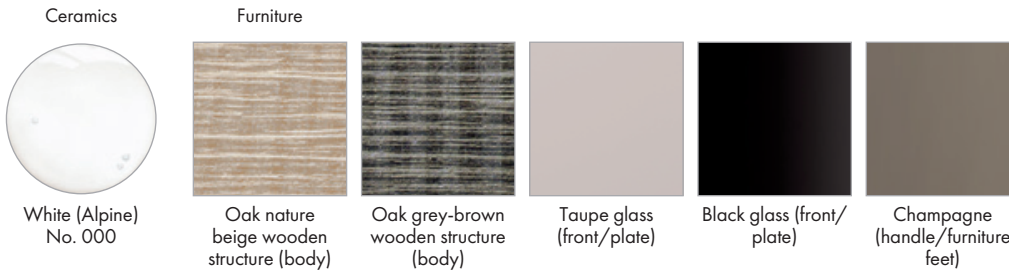

LIST OF COLOURS

XENO²

CITTERIO

PRECIOSA II

MYDAY

MATTIS

UNIVERSAL

OPALE