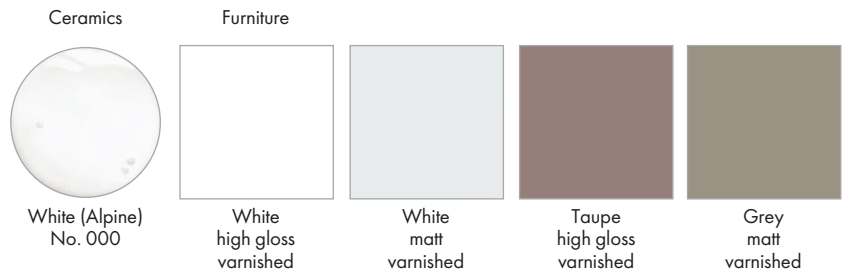

*Please note a specialist Clou waste fitting tool is required to fit the waste to the basin. Please see page opposite for details.

LIST OF COLOURS

XENO²

CITTERIO

PRECIOSA II

MYDAY

MATTIS

UNIVERSAL