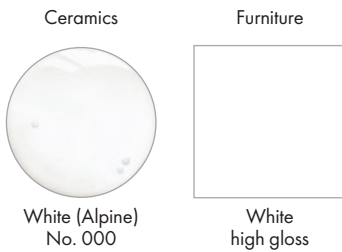

*Please note a specialist Clou waste fitting tool is required to fit the waste to the basin. Please see page opposite for details.

LIST OF COLOURS

XENO²

CITTERIO

PRECIOSA II

MYDAY

MATTIS

UNIVERSAL