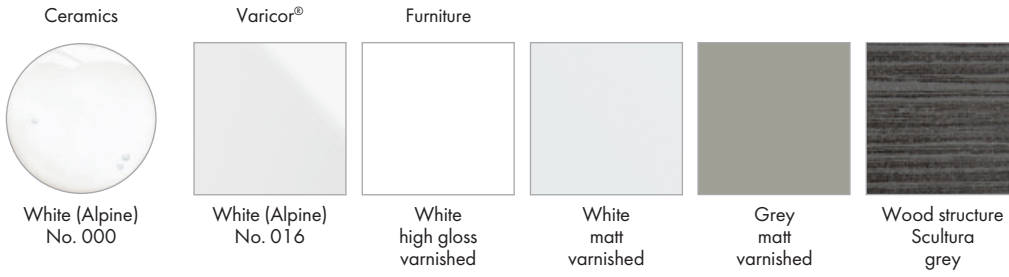

LIST OF COLOURS

XENO²