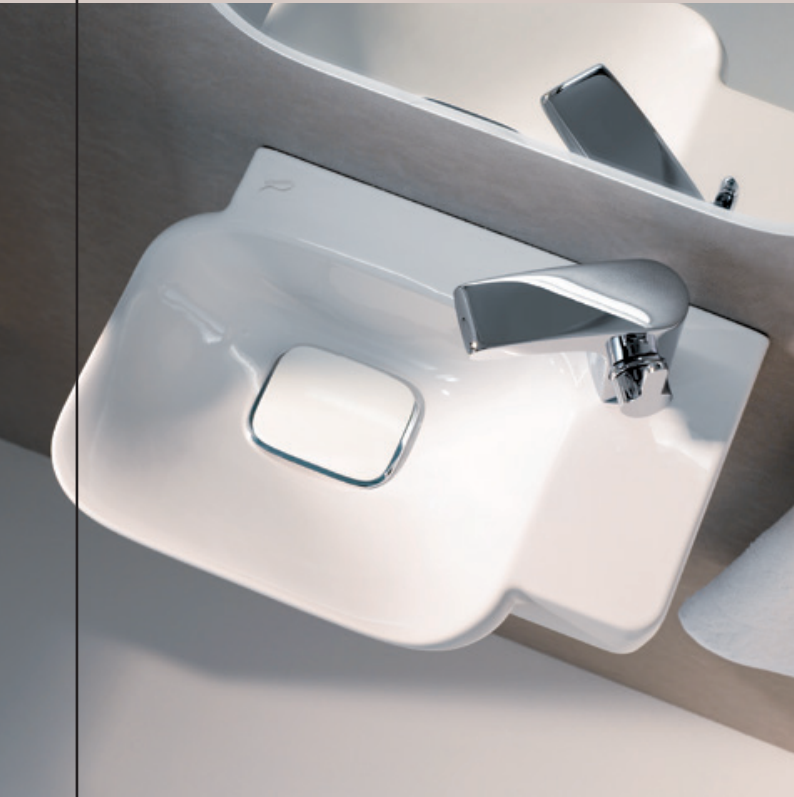

WASHBASINS

- **Striking design: softly rounded with large radii**
- **Single, double and lay on washbasins including large waste cover cap**
- **Compatible with Clou waste and overflow system**
- **Optional: ceramic waste cover cap**