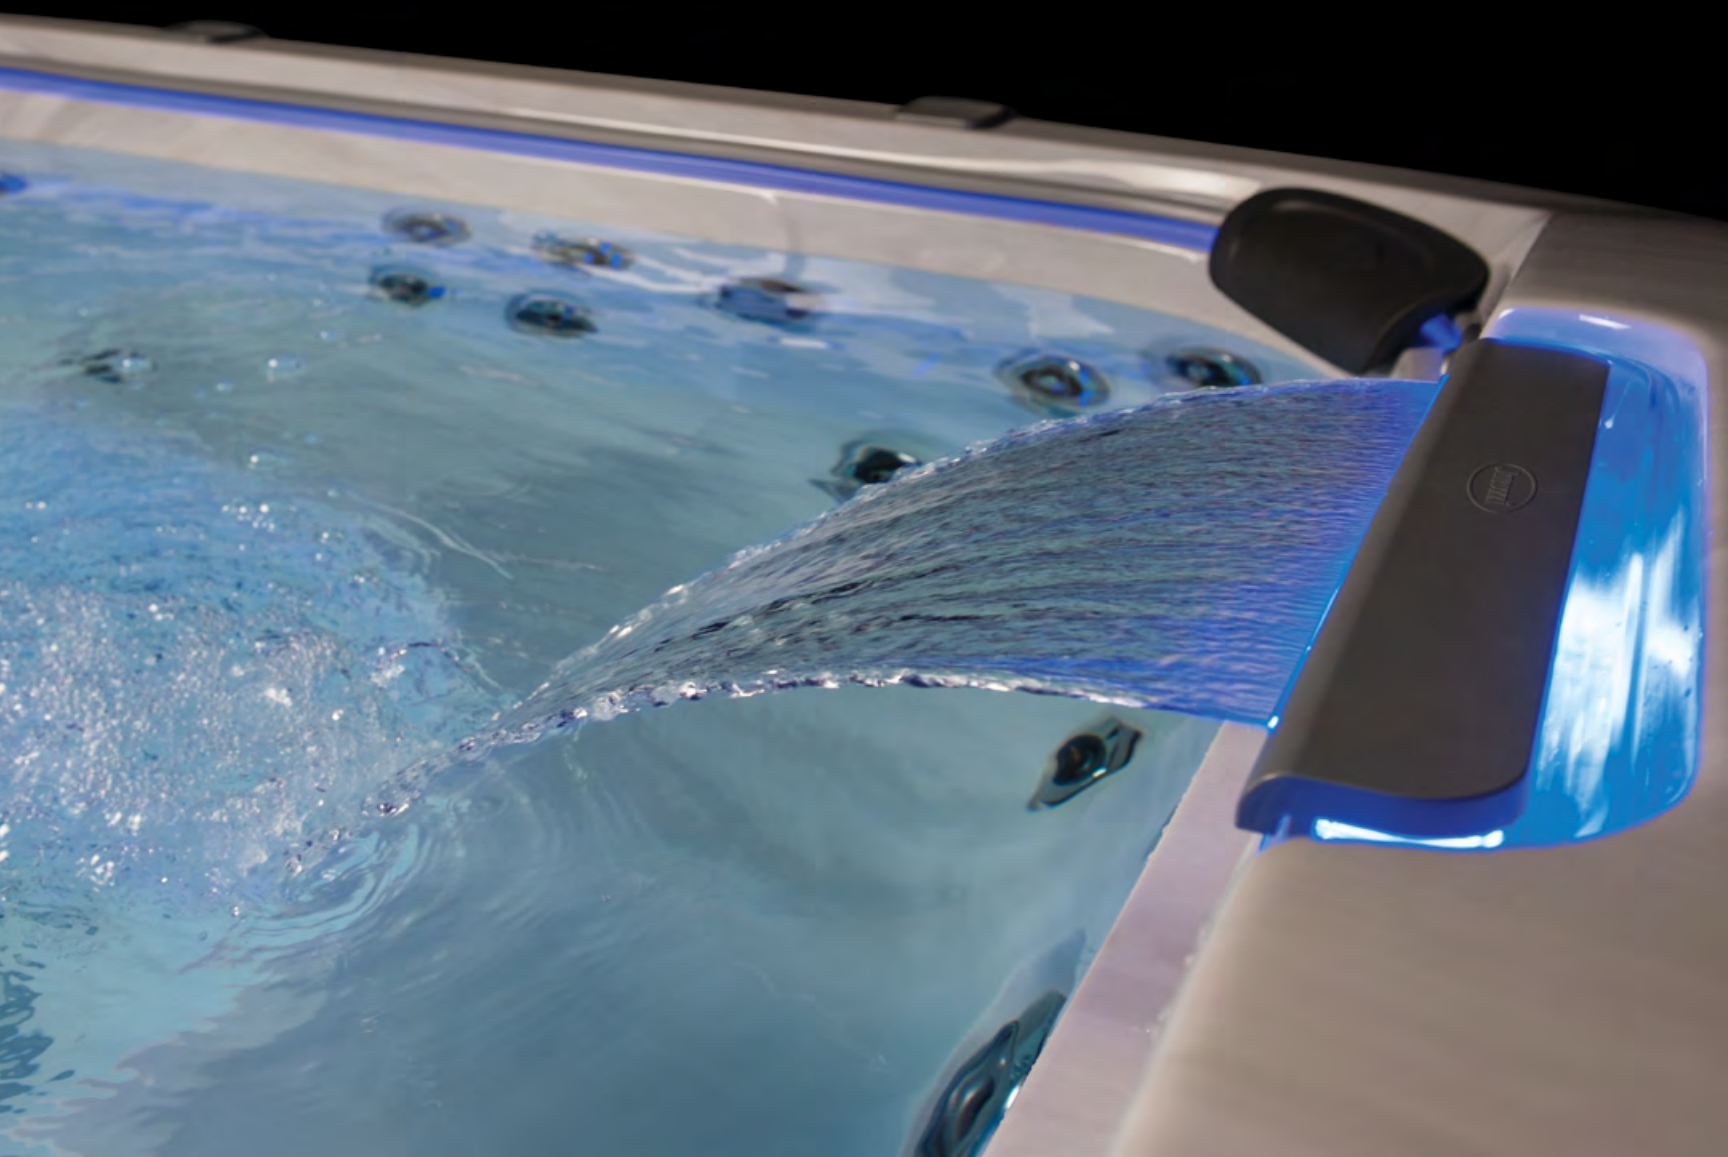

FX Large Rotational Jet

MX2 Jet

- FX-S **POWERPRO® FX SMALL**  
 Based on FX technology, the FX Small Jets are perfect for a focused massage on key pressure points such as your feet.
- PX **POWERPRO® PX**  
 Perfect for small muscle groups in the wrists, hands and legs, the gentle pulsating massage can be adjusted for different rates of flow.
- FX **POWERPRO® FX**  
 The unique rifling action creates a rejuvenating, spiral stream of air and water, perfect for stimulating small muscles groups.
- FX-R **POWERPRO® FX ROTATIONAL**  
 Focusing on smaller muscle groups with a kneading effect, the FX Rotational Jet stimulates surrounding tissue using FX technology.
- NX2 **POWERPRO® NX2**  
 This directional jet effectively relieves tension and strain in the sensitive and hard-to-reach neck area through a highly focused stream of water.
- RX **POWERPRO® RX**  
 Delivering the highest performance hydromassage Jacuzzi® Brand offers, the spinning action of powerful RX Jet covers a sizable area, reaching the key muscles and nerves of the back.
- FX-D **POWERPRO® FX DIRECTIONAL**  
 Designed to relieve tension and improve circulation, this spiral action directional jet delivers a bold, targeted massage to the hips.
- FX-LR **POWERPRO® FX LARGE ROTATIONAL**  
 With a wide swath that provides an exceptional massage for large muscles, the rotational action can help overworked, overstressed muscles and joints.
- MX2 **POWERPRO® MX2**  
 Based on the form and function of the original Jacuzzi® Jet, the new-generation jets deliver maximum volume at a higher air-to-water ratio to deliver a bold massage to the muscles in the lower back.