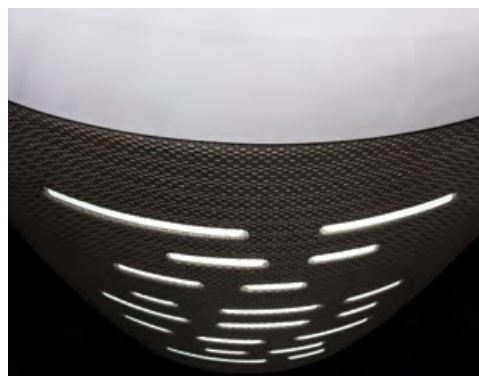

PERFORMANCE

- Introduces new PowerPro® FX Directional Jet for targeted hip massage, exclusive to the J-500™ Collection
- Offers wrist jets incorporated into an upright seat in the J-585™
- Provides wider variety of seating levels to accommodate varying heights comfortably

DESIGN

- Debuts Curvalux™ exterior mimicking durable, high-end patio furniture
- Showcases a modern shape with an elevated silhouette and wall mounted controls for sleek deck design
- Features a revolutionary architectural lighting design integrated into the skirt

EASE OF USE

- Incorporates full-color ProTouch™ Glass Control panel
- Utilizes smartphone app for monitoring, maintenance reminders and remote operation
- Integrates a concealed clip skirt system for easy, tool-free access